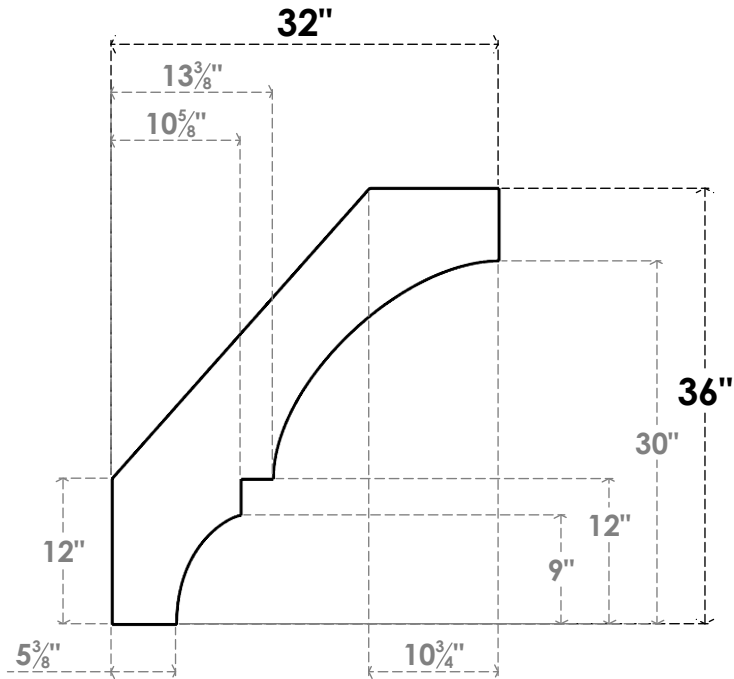

ITEM NUMBER: BRCPC040X32000X36000BOA

4"W X 32"D X 36"H BALBOA ARCHITECTURAL GRADE PVC CLOSED KNEE BRACE

SIDE PROFILE

FRONT PROFILE

ISOMETRIC

EKENA MILLWORK
2300 WEST MAIN ST.
CLARKSVILLE, TX 75426
TOLL FREE: 866-607-0453
WWW.EKENAMILLWORK.COM