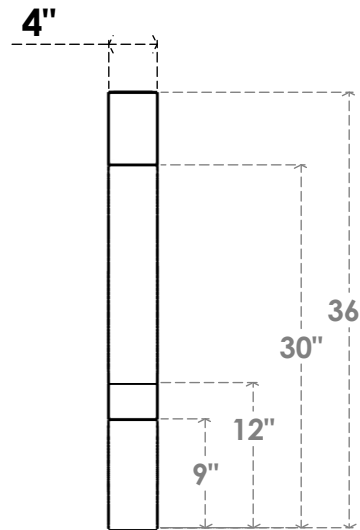

ITEM NUMBER: BRCPC040X32000X36000BOA

4"W X 32"D X 36"H BALBOA ARCHITECTURAL GRADE PVC CLOSED KNEE BRACE

SIDE PROFILE

FRONT PROFILE

ISOMETRIC

EKENA MILLWORK
2300 WEST MAIN ST.
CLARKSVILLE, TX 75426
TOLL FREE: 866-607-0453
WWW.EKENAMILLWORK.COM